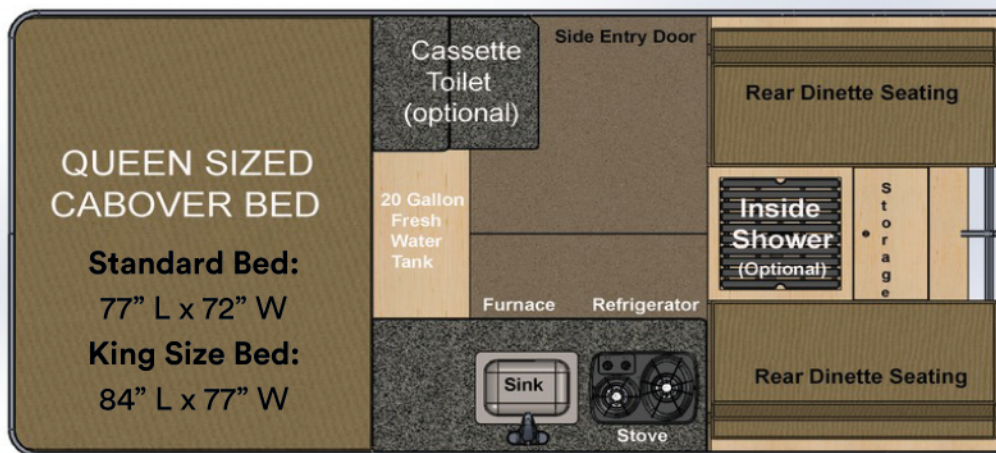

FOUR WHEEL
POP-UP CAMPERS

Grandby Flatbed Model

Dry Weight: 1395 Lbs.

Roof/Wall Framing: Aluminum

Adult Sleeping: 3 - 4

Floor Length: 94"

Height Down (including vent) 60"

Exterior Material: Aluminum

Extended Interior Height: 6'6"

Body Width: 81"

Roof Length: 165"

Fresh Water Capacity : 20 Gal.

Northern California Factory & Showroom
1400 Churchill Downs Ave, Woodland, CA 95776
(530) 666-1442 | www.fourwheelcampers.com | sales@fourwh.com

Standard Features

All Aluminum "Flex-Frame"	30amp Power Converter w/ IQ4 Smart Charger
Aluminum Jack Brackets	LED Interior Lights
Extended Cabover Bed w/ Mattress & Storage	LED Outside Porch Light
Finished Wood Interior	2ea- 10 lb. Propane Tanks
Rear Dinette Seating w/ Swivel Table	Pre-wired for Solar
Formica Counter Tops	Fire Extinguisher
Privacy Curtains	20 Gallon Fresh Water Tank
Screen Door	Safety Exit
Stainless Steel Kitchen Sink w/ Electric Water Pump	Powered Roof Vent Fan
2 Burner Propane Stove w/ Cover	Insulated Side Walls & Roof
2-way Refrigerator/Freezer - 65 Liters	Rugged Vinyl Side Liner
Camper Battery System (1 battery, wiring, separator)	Aluminum Exterior Sides and One Piece Roof
120V Electrical System	Gas Strut Roof Lift Assists