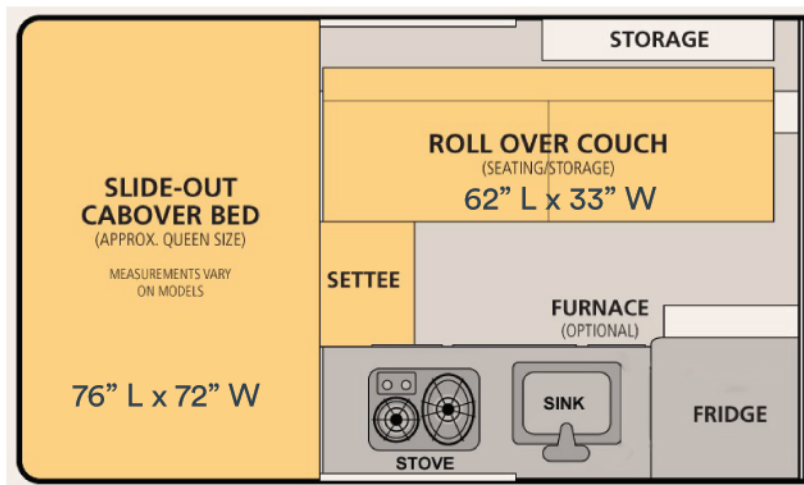

Northern California Factory & Showroom
1400 Churchill Downs Ave, Woodland, CA 95776
(530) 666-1442 | www.fourwheelcampers.com | sales@fourwh.com